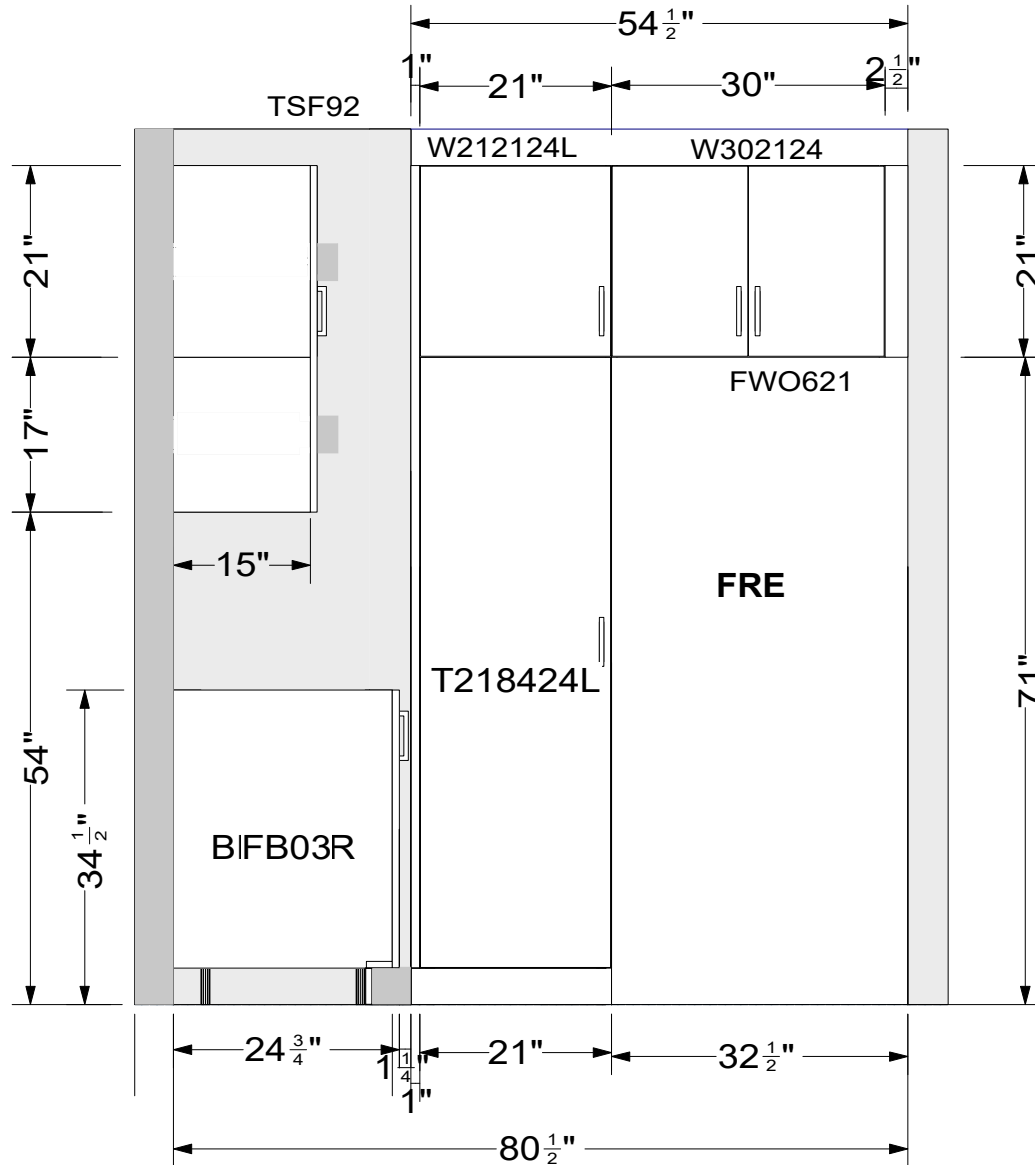

60 JOAQUIN ROAD KITCHEN K_1

ELEVATION

Note: This drawing is an artistic interpretation of the general appearance of the design. It is not meant to be an exact rendition.

Designed :6/9/2023
Printed: 6/12/2023

VBC ITEM LIST			
#	Qty	Usercode	Description
1	1	PB25	Finished End Panel
2	1	SBFH36	Sink Base Full Height Door
3	1	FB03	Base Filler
4	2	FB03	Base Filler
5	1	FB03	Base Filler
6	1	3DB15	Base 3 Drawers
7	1	BFH18R	Base Full Height Door
8	1	FB03	Base Filler
9	1	FT0396	Tall Filler 3"W x 96"H
10	1	T217124L	Tall Pantry 1 Door
11	1	BFH24	Base 2 Full Height Doors
12	1	FW0338	3" Wall Filler
13	1	OW361715	Wall Open Cabinet
14	3	W182115L	Wall 1 Door
15	3	W182115R	Wall 1 Door
16	1	OW241715	Wall Open Cabinet
17	1	OW181715	Wall Open Cabinet
18	1	W212124L	Wall 1 Door
19	1	W302124	Wall 2 Door
20	1	FW0321	3" Wall Filler
21	1	Toe Kick	Toe Kick

Note: This drawing is an artistic interpretation of the general appearance of the design. It is not meant to be an exact rendition.

Designed :9/6/2023
Printed: 9/7/2023